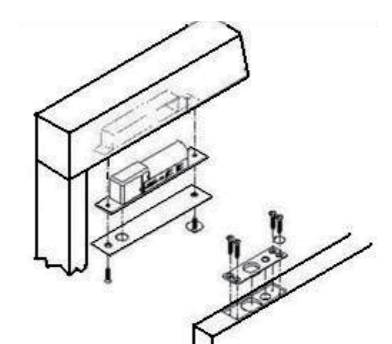

## Specification

Lock size: 205\*34\*42mm (L\*W\*H)  
 Bracket size: 90\*25mm (L\*W)  
 Latch size: 20mm  
 Input voltage: 12V DC

Working current: dynamic current $\leq 1.2A$ , static current $\leq 0.2A$   
 Signal Output: lock status  
 Door type: wooden door, glass door, metal door  
 Weight: 0.74KG

## Drawing