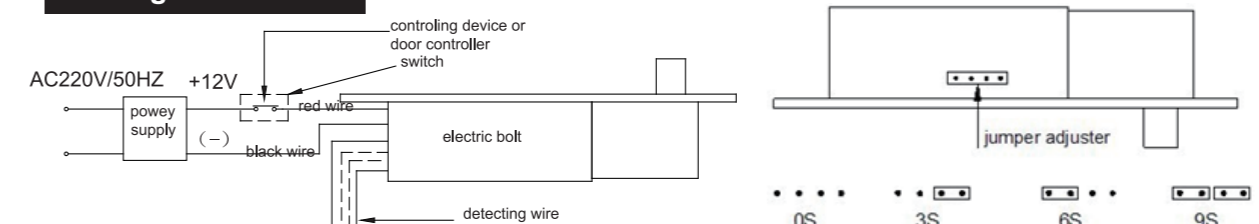

Cabling instructions

Red: power+   Black: power-   White: relay COM output
Blue: relay NO output   Yellow: relay NC output   Output signal current $\leq 0.5A$.